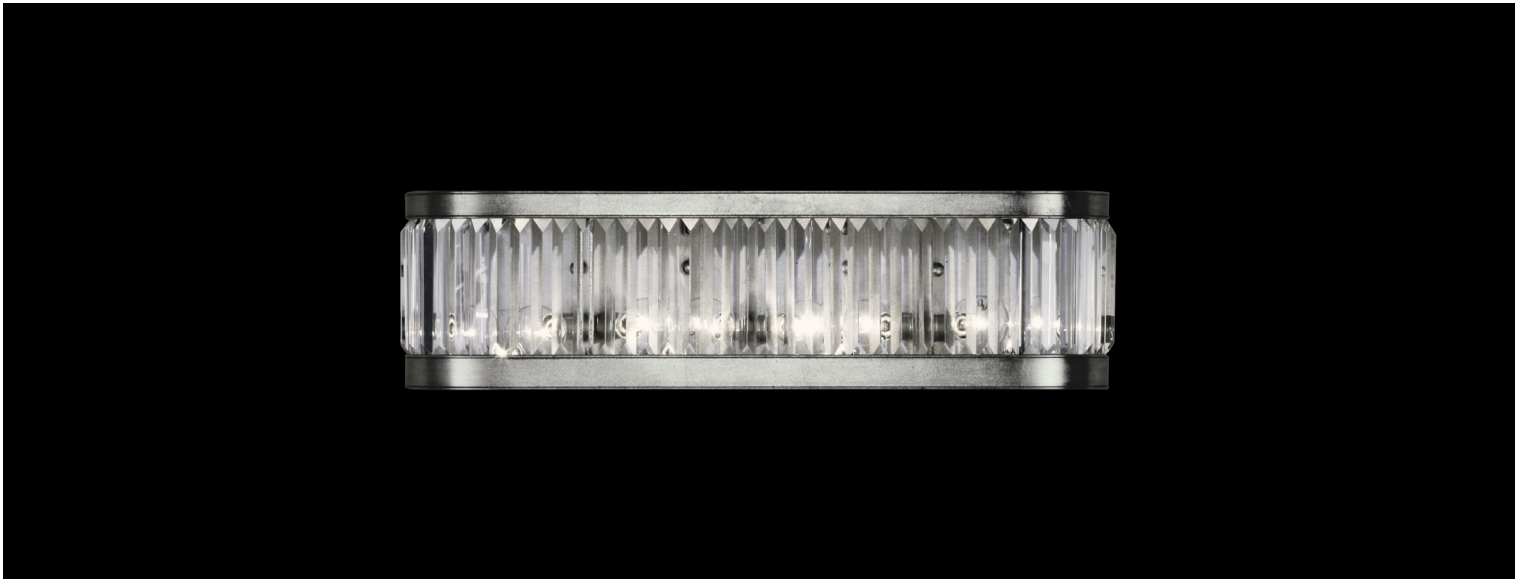

Standard Silver Leaf
(no suffix)

Standard Gold Leaf
(-2)

7" BATH BAR

Model #

706550 Standard Silver Leaf

Dimensions

H 7" (18 cm) W 26" (66 cm) D 7" (18 cm)